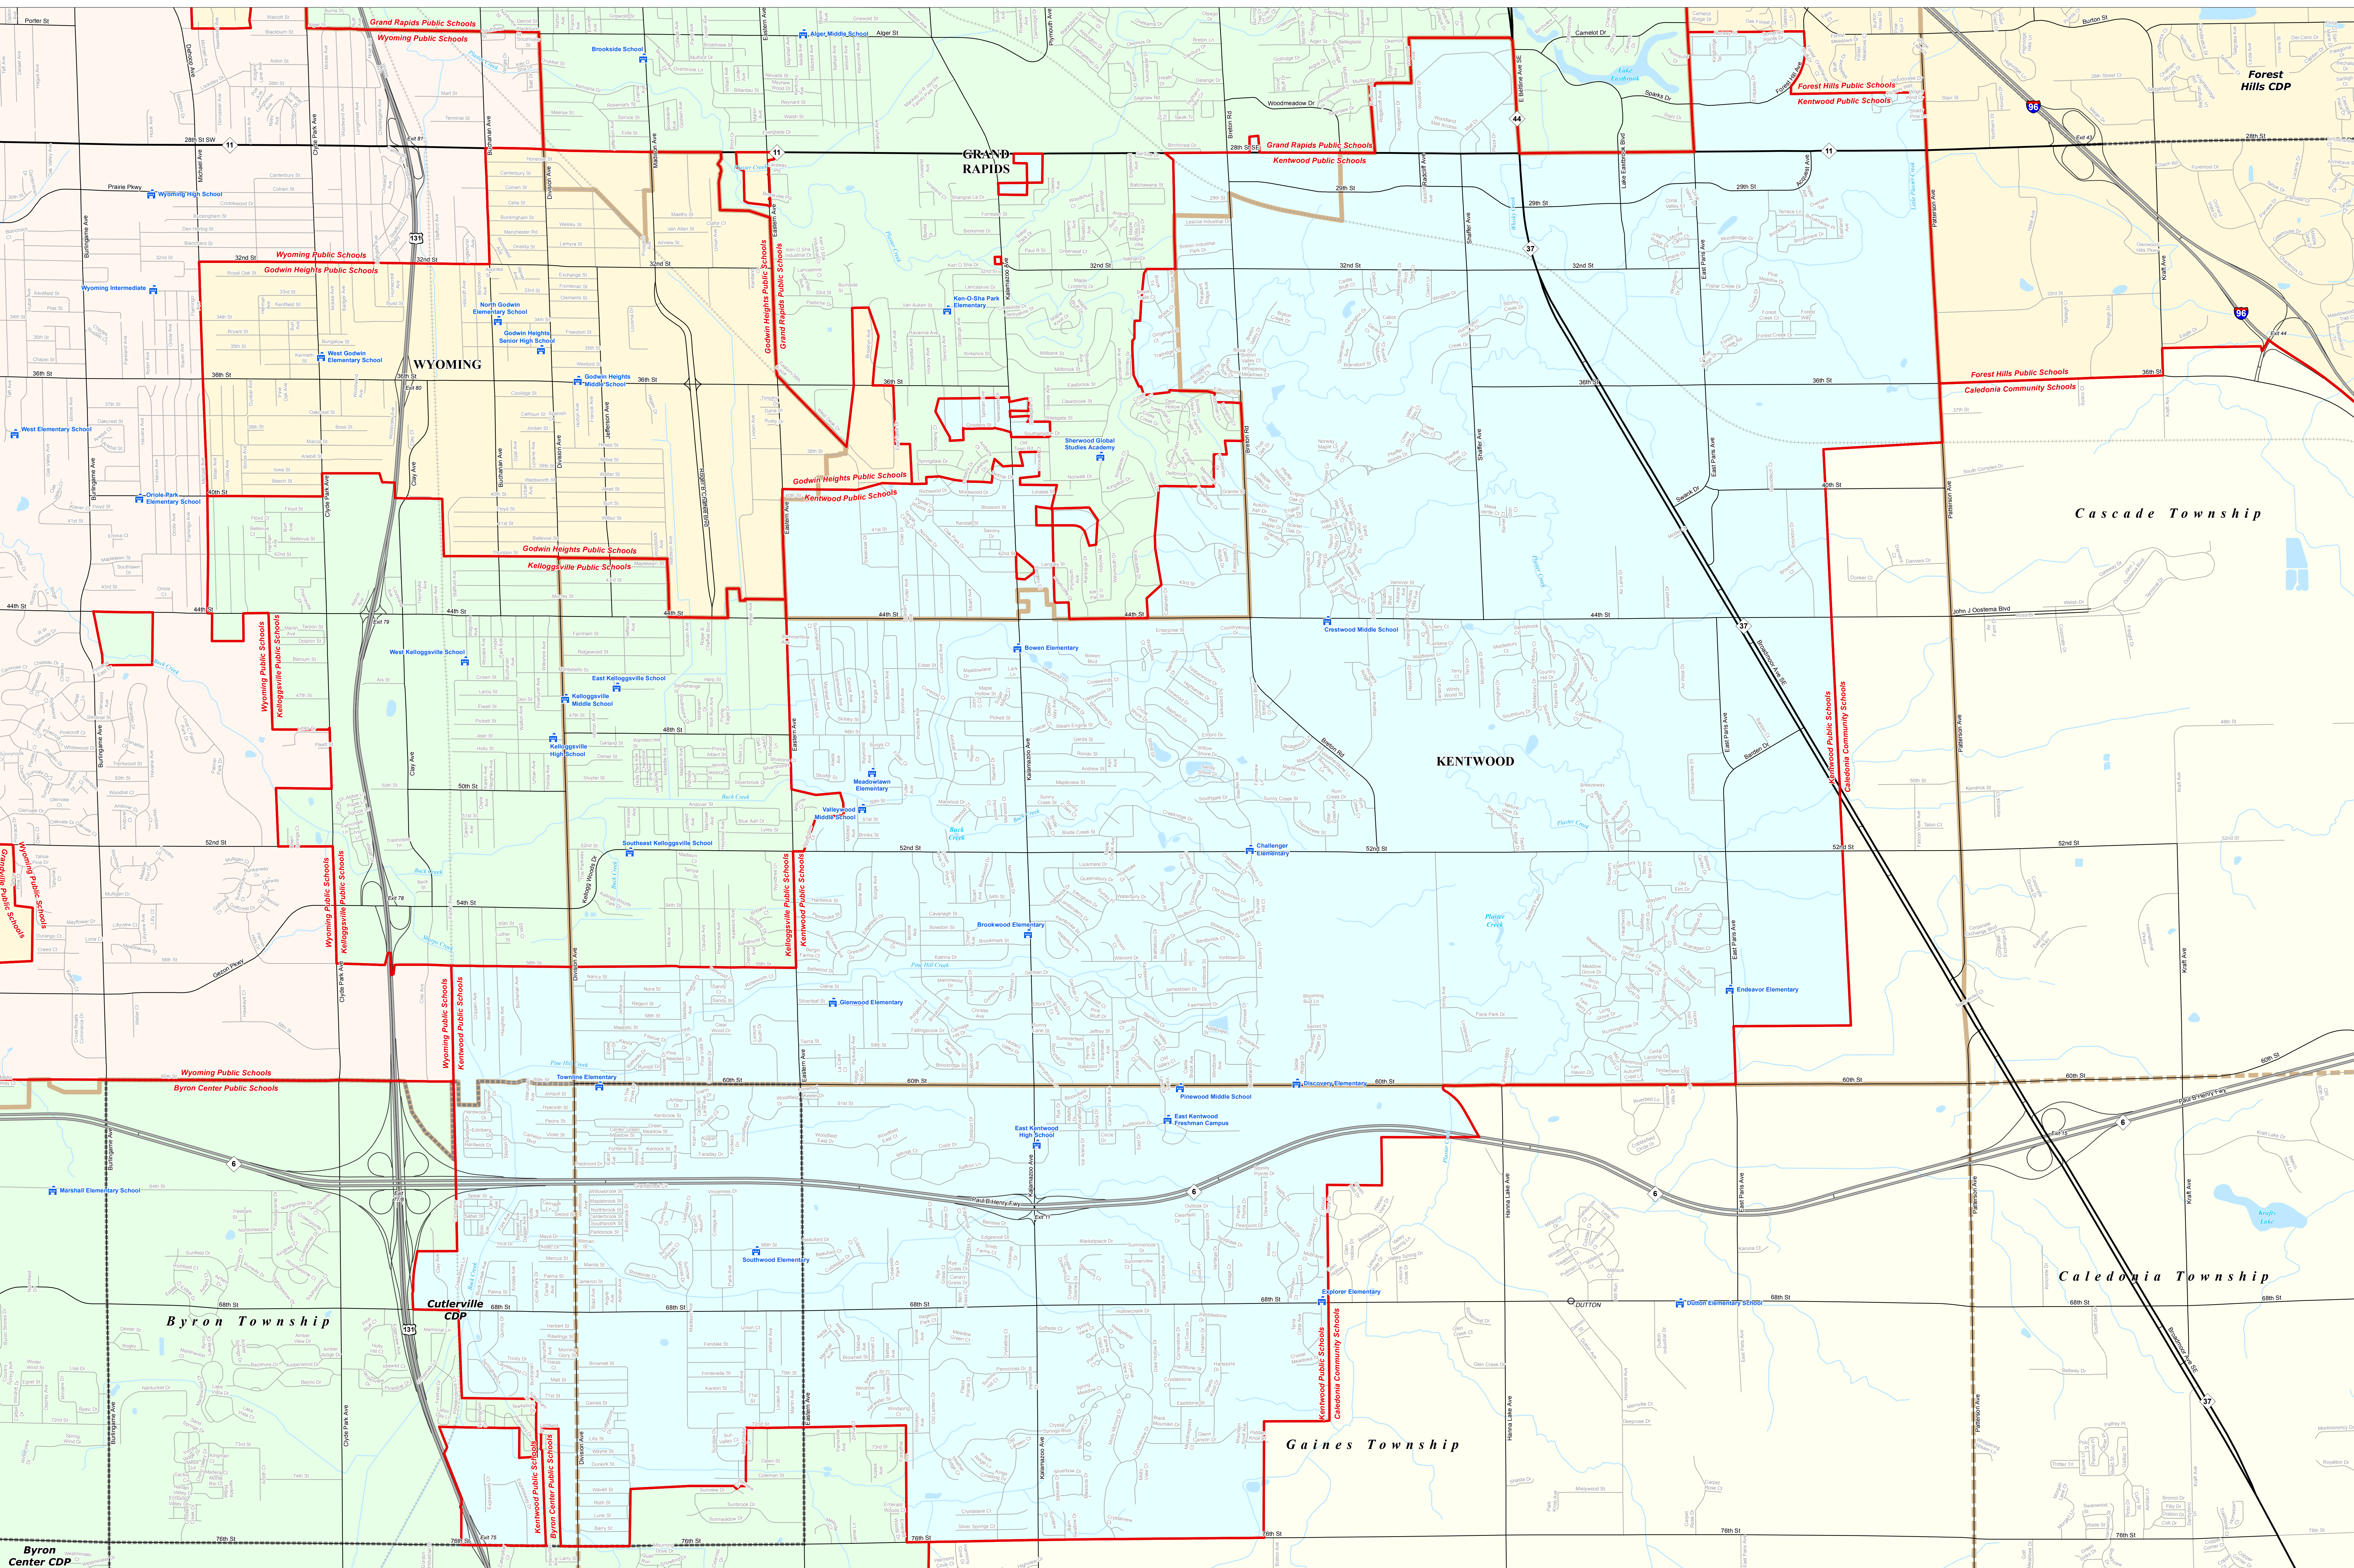

KENTWOOD PUBLIC SCHOOLS

Kent ISD

0 0.25 0.5 1 Miles

All information presented in this publication is the public domain and may be reproduced, reprinted, and redistributed as desired.

BTMB
Technology & Mapping
11/12/13

Legend	
School District	School
County	Water Feature
City	Freeway
Township	Highway
Village	Primary Road
Census Designated Place	Local Road
Railroad	River, Stream, or Drain